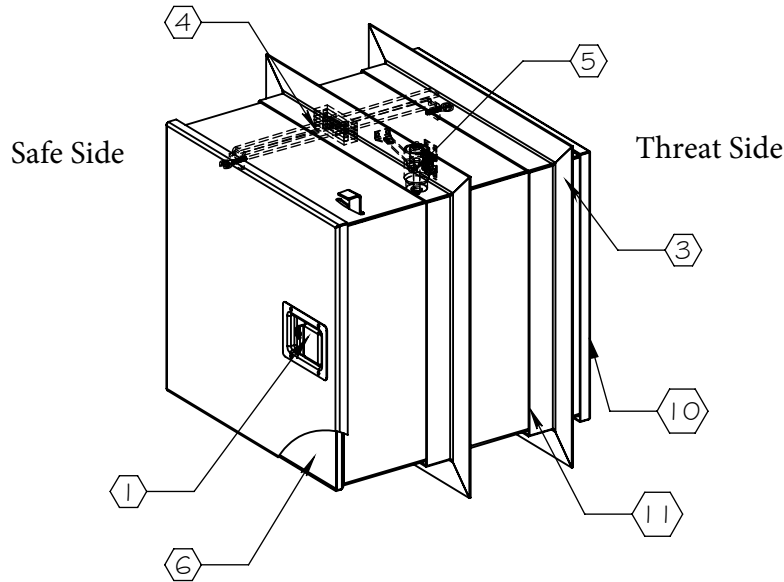

NOTES:

- ① PADDLE LATCH WITH KEYLOCK (SAFE SIDE DOOR)
- ② OUTSIDE DOOR RELEASE HANDLE
- ③ MOUNTING FLANGE (SHOP WELDED)
- ④ DOOR INTERLOCK MECHANISM
- ⑤ AUTOMATIC DOOR CLOSER
- ⑥ LEVEL 3 ARMORTEX[®] BULLET RESISTANT ARMOR IN DOORS
- ⑦ 16 GA. PRIME PAINTED DOOR
- ⑧ 12 GA. ADJUSTABLE MOUNTING FLANGE (SHIPPED LOOSE)
- ⑨ PULL HANDLE
- ⑩ STAINLESS STEEL THREAT SIDE DOOR
- ⑪ 12 GA. PRIME PAINTED STEEL BODY

SCALE:	AS NOTED	TITLE: PACKAGE RECEIVER, SPR 18 X 18, BALLISTIC LEVEL 3	UNLESS OTHERWISE SPECIFIED: DIMENSIONS ARE IN INCHES TOLERANCES: FRACTIONAL: ±1/16" ANGULAR: ±1° TWO PLACE DECIMAL ±.01 THREE PLACE DECIMAL ±.005
DATE:	09-04-2015	MODEL: TE-PA-LK-18	
DRAWN BY:	M. FREEMAN	SHEET NUMBER: 1 OF 1	