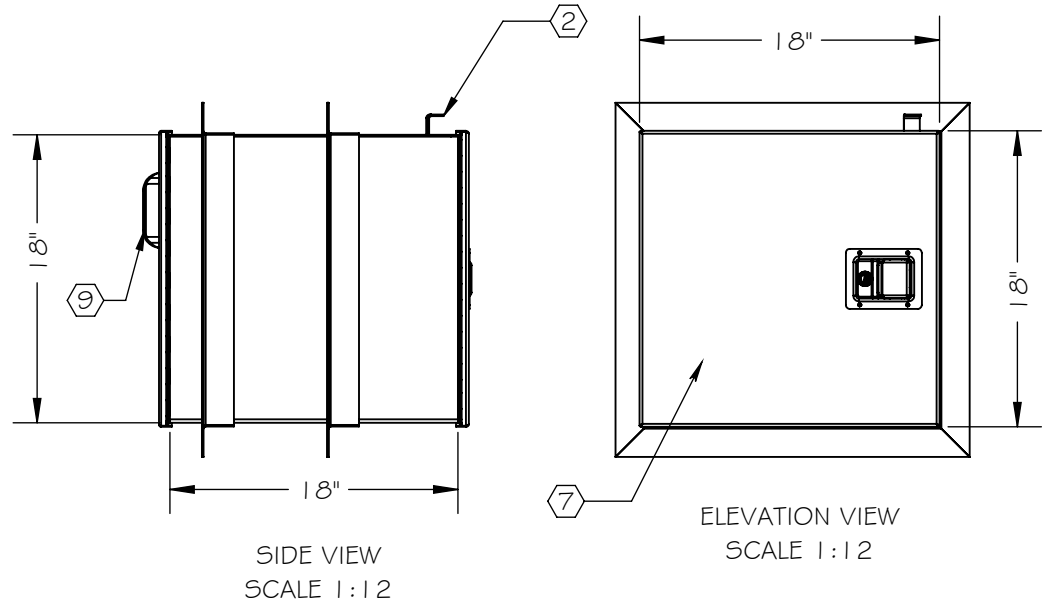

NOTES:

- ① PADDLE LATCH WITH KEYLOCK (SAFE SIDE DOOR)
- ② OUTSIDE DOOR RELEASE HANDLE
- ③ MOUNTING FLANGE (SHOP WELDED)
- ④ DOOR INTERLOCK MECHANISM
- ⑤ AUTOMATIC DOOR CLOSER
- ⑥ LEVEL 3 ARMORTEX[®] BULLET RESISTANT ARMOR IN DOORS
- ⑦ 16 GA. PRIME PAINTED DOOR
- ⑧ 12 GA. ADJUSTABLE MOUNTING FLANGE (SHIPPED LOOSE)
- ⑨ PULL HANDLE
- ⑩ STAINLESS STEEL THREAT SIDE DOOR
- ⑪ 12 GA. PRIME PAINTED STEEL BODY

SCALE:	AS NOTED	TITLE: PACKAGE RECEIVER, SPR 18 X 18, BALLISTIC LEVEL 3	UNLESS OTHERWISE SPECIFIED: DIMENSIONS ARE IN INCHES TOLERANCES: FRACTIONAL: ±1/16" ANGULAR: ±1° TWO PLACE DECIMAL ±.01 THREE PLACE DECIMAL ±.005
DATE:	09-04-2015	MODEL: TE-PA-LK-18	
DRAWN BY:	M. FREEMAN	SHEET NUMBER: 1 OF 1	