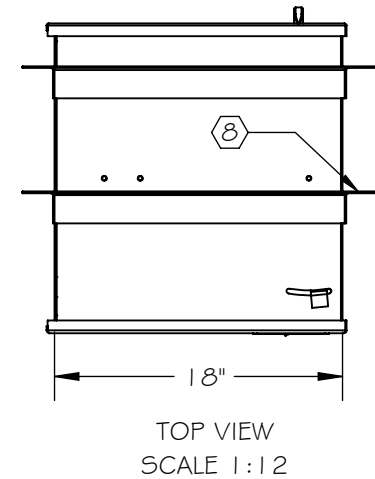

NOTES:

- ① PADDLE LATCH WITH KEYLOCK (SAFE SIDE DOOR)
- ② OUTSIDE DOOR RELEASE HANDLE
- ③ MOUNTING FLANGE (SHOP WELDED)
- ④ DOOR INTERLOCK MECHANISM
- ⑤ AUTOMATIC DOOR CLOSER
- ⑥ LEVEL 3 ARMORTEX[®] BULLET RESISTANT ARMOR IN DOORS
- ⑦ 16 GA. PRIME PAINTED DOOR
- ⑧ 12 GA. ADJUSTABLE MOUNTING FLANGE (SHIPPED LOOSE)
- ⑨ PULL HANDLE
- ⑩ STAINLESS STEEL THREAT SIDE DOOR
- ⑪ 12 GA. PRIME PAINTED STEEL BODY

SCALE:	AS NOTED	TITLE: PACKAGE RECEIVER, SPR 18 X 18, BALLISTIC LEVEL 3	UNLESS OTHERWISE SPECIFIED: DIMENSIONS ARE IN INCHES TOLERANCES: FRACTIONAL: ±1/16" ANGULAR: ±1° TWO PLACE DECIMAL ±.01 THREE PLACE DECIMAL ±.005
DATE:	09-04-2015	MODEL: TE-PA-LK-18	
DRAWN BY:	M. FREEMAN	SHEET NUMBER: 1 OF 1	