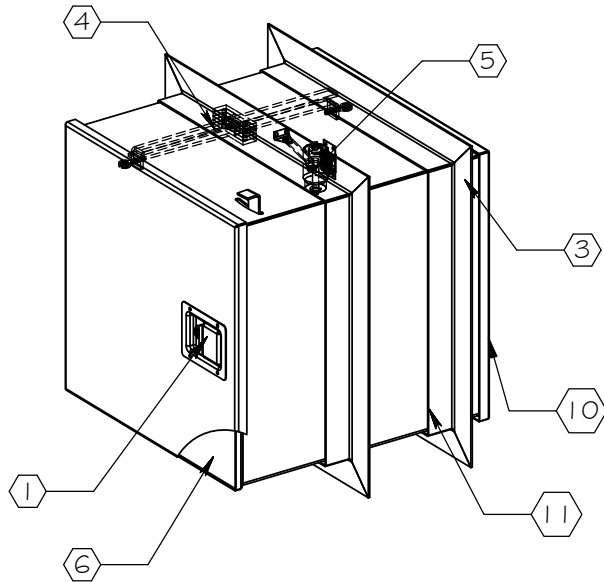

NOTES:

- ① PADDLE LATCH WITH KEYLOCK (SAFE SIDE DOOR)
- ② OUTSIDE DOOR RELEASE HANDLE
- ③ MOUNTING FLANGE (SHOP WELDED)
- ④ DOOR INTERLOCK MECHANISM
- ⑤ AUTOMATIC DOOR CLOSER
- ⑥ LEVEL 3 ARMORTEX® BULLET RESISTANT ARMOR IN DOORS
- ⑦ 16 GA. PRIME PAINTED DOOR
- ⑧ 12 GA. ADJUSTABLE MOUNTING FLANGE (SHIPPED LOOSE)
- ⑨ PULL HANDLE
- ⑩ STAINLESS STEEL THREAT SIDE DOOR
- ⑪ 12 GA. PRIME PAINTED STEEL BODY

SIDE VIEW
SCALE 1:12

ELEVATION VIEW
SCALE 1:12

TOP VIEW
SCALE 1:12

SCALE:	AS NOTED	TITLE:	PACKAGE RECEIVER, 14 X 14 X 14, BALLISTIC LEVEL 3	UNLESS OTHERWISE SPECIFIED: DIMENSIONS ARE IN INCHES TOLERANCES: FRACTIONAL: ±1/16" ANGULAR: ±1° TWO PLACE DECIMAL: ±.01 THREE PLACE DECIMAL: ±.005	ARMORTEX® BULLET • BLAST • FORCED ENTRY - PROTECTION PRODUCTS 5926 CORRIDOR PKWY SCHERTZ, TX 78154 TEL: 210-661-8306 800-880-8306 FAX: 210-661-8308 www.armortex.com
DATE:	09-04-2015	MODEL:			
DRAWN BY:	M. FREEMAN	SHEET NUMBER:	1 OF 1		