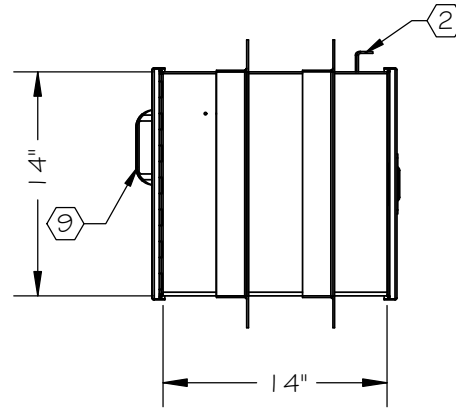

NOTES:

- ① PADDLE LATCH WITH KEYLOCK (SAFE SIDE DOOR)
- ② OUTSIDE DOOR RELEASE HANDLE
- ③ MOUNTING FLANGE (SHOP WELDED)
- ④ DOOR INTERLOCK MECHANISM
- ⑤ AUTOMATIC DOOR CLOSER
- ⑥ LEVEL 3 ARMORTEX® BULLET RESISTANT ARMOR IN DOORS
- ⑦ 16 GA. PRIME PAINTED DOOR
- ⑧ 12 GA. ADJUSTABLE MOUNTING FLANGE (SHIPPED LOOSE)
- ⑨ PULL HANDLE
- ⑩ STAINLESS STEEL THREAT SIDE DOOR
- ⑪ 12 GA. PRIME PAINTED STEEL BODY

SIDE VIEW
SCALE 1:12

ELEVATION VIEW
SCALE 1:12

TOP VIEW
SCALE 1:12

SCALE:	AS NOTED	TITLE:	PACKAGE RECEIVER, 14 X 14 X 14, BALLISTIC LEVEL 3	UNLESS OTHERWISE SPECIFIED: DIMENSIONS ARE IN INCHES TOLERANCES: FRACTIONAL: ±1/16" ANGULAR: ±1° TWO PLACE DECIMAL: ±.01 THREE PLACE DECIMAL: ±.005	ARMORTEX® BULLET • BLAST • FORCED ENTRY - PROTECTION PRODUCTS 5926 CORRIDOR PKWY SCHERTZ, TX 78154 TEL: 210-661-8306 800-880-8306 FAX: 210-661-8308 www.armortex.com
DATE:	09-04-2015	MODEL:			
DRAWN BY:	M. FREEMAN	SHEET NUMBER:	1 OF 1		