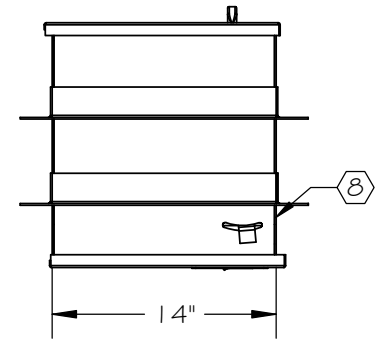

NOTES:

- ① PADDLE LATCH WITH KEYLOCK (SAFE SIDE DOOR)
- ② OUTSIDE DOOR RELEASE HANDLE
- ③ MOUNTING FLANGE (SHOP WELDED)
- ④ DOOR INTERLOCK MECHANISM
- ⑤ AUTOMATIC DOOR CLOSER
- ⑥ LEVEL 3 ARMORTEX® BULLET RESISTANT ARMOR IN DOORS
- ⑦ 16 GA. PRIME PAINTED DOOR
- ⑧ 12 GA. ADJUSTABLE MOUNTING FLANGE (SHIPPED LOOSE)
- ⑨ PULL HANDLE
- ⑩ STAINLESS STEEL THREAT SIDE DOOR
- ⑪ 12 GA. PRIME PAINTED STEEL BODY

SIDE VIEW
SCALE 1:12

ELEVATION VIEW
SCALE 1:12

TOP VIEW
SCALE 1:12

SCALE:	AS NOTED	TITLE:	PACKAGE RECEIVER, 14 X 14 X 14, BALLISTIC LEVEL 3	UNLESS OTHERWISE SPECIFIED: DIMENSIONS ARE IN INCHES TOLERANCES: FRACTIONAL: ±1/16" ANGULAR: ±1° TWO PLACE DECIMAL: ±.01 THREE PLACE DECIMAL: ±.005	ARMORTEX® BULLET • BLAST • FORCED ENTRY - PROTECTION PRODUCTS 5926 CORRIDOR PKWY SCHERTZ, TX 78154 TEL: 210-661-8306 800-880-8306 FAX: 210-661-8308 www.armortex.com
DATE:	09-04-2015	MODEL:			
DRAWN BY:	M. FREEMAN	SHEET NUMBER:	1 OF 1		