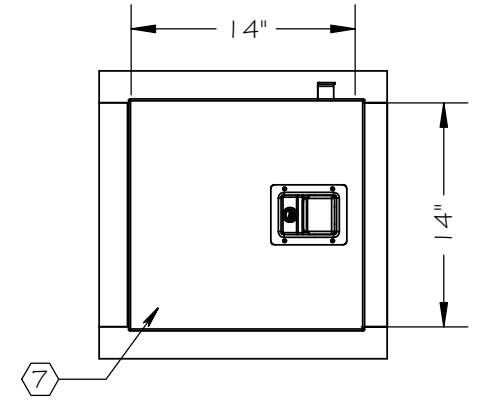

NOTES:

- ① PADDLE LATCH WITH KEYLOCK (SAFE SIDE DOOR)
- ② OUTSIDE DOOR RELEASE HANDLE
- ③ MOUNTING FLANGE (SHOP WELDED)
- ④ DOOR INTERLOCK MECHANISM
- ⑤ AUTOMATIC DOOR CLOSER
- ⑥ LEVEL 3 ARMORTEX® BULLET RESISTANT ARMOR IN DOORS
- ⑦ 16 GA. PRIME PAINTED DOOR
- ⑧ 12 GA. ADJUSTABLE MOUNTING FLANGE (SHIPPED LOOSE)
- ⑨ PULL HANDLE
- ⑩ STAINLESS STEEL THREAT SIDE DOOR
- ⑪ 12 GA. PRIME PAINTED STEEL BODY

SIDE VIEW
SCALE 1:12

ELEVATION VIEW
SCALE 1:12

TOP VIEW
SCALE 1:12

SCALE:	AS NOTED	TITLE:	PACKAGE RECEIVER, 14 X 14 X 14, BALLISTIC LEVEL 3	UNLESS OTHERWISE SPECIFIED: DIMENSIONS ARE IN INCHES TOLERANCES: FRACTIONAL: ±1/16" ANGULAR: ±1° TWO PLACE DECIMAL: ±.01 THREE PLACE DECIMAL: ±.005	ARMORTEX® BULLET • BLAST • FORCED ENTRY - PROTECTION PRODUCTS 5926 CORRIDOR PKWY SCHERTZ, TX 78154 TEL: 210-661-8306 800-880-8306 FAX: 210-661-8308 www.armortex.com
DATE:	09-04-2015	MODEL:			
DRAWN BY:	M. FREEMAN	SHEET NUMBER:	1 OF 1		